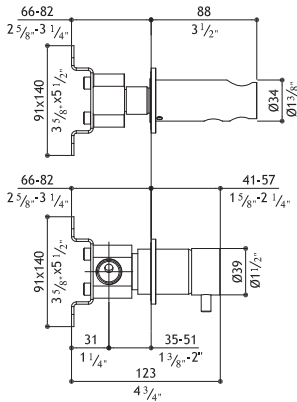

Single lever mixer with hand shower outlet & holder

Hebelmischer mit Handbrausehaken und Wasseranschluss

Gancio doccia con presa d'acqua

Crochet pour douchette avec prise d'eau

Trim – Aesthetische Ausstattung – Parti estetiche – Set de finition

0459MB238V T	Matte - Gebürstet - Satinato - Mat	450.00
0459MB138V T	Polished - Glänzend - Lucido - Brillant	495.00
0459MB438V T	Black Steel	725.00
0459MB838V T	Titanium - Matte - Gebürstet - Satinato - Mat	725.00
0459MB338V T	Rose gold - Matte - Gebürstet - Satinato - Mat	785.00
0459MBC38V T	Yellow gold - Matte - Gebürstet - Satinato - Mat	785.00

No waste included: see AC990 - AC996
Ohne Ablaufgarnitur: siehe AC990 - AC996
Senza scarico: vedi AC990 - AC996
Sans garniture de vidage: voir AC990 - AC996

G1/2" universal rough-in valve for two hole wall mounted mixer
G1/2" universal Unterputz Einheit für 2 - Loch Wandmischer
G1/2" Parte incasso universale per miscelatori 2 fori da muro
G1/2" Partie encastrée universal pour mitigeur 2 trous à mur

X69.1082 EU	452.00

Valves extension kit 15 mm - Verlängerungsset UP - Einheit 15 mm
Rallonges raccordement poignées 15 mm - Prolunghe asta manopole 15 mm

SV9KPI.357	149,00

OPTIONAL

Rectangular plate for 2 hole mixer - 160 x 70 mm
Rechteckige Platte für 2-Loch-Mischer - 160 x 70 mm
Piastra rettangolare per miscelatore 2 fori - 160 x 70 mm
Plaque rectangulaire pour mélangeur 2 trous - 160 x 70 mm

SX2PEC.352	Matte - Gebürstet - Satinato - Mat	98.00
SX1PEC.352	Polished - Glänzend - Lucido - Brillant	109.00
SX4PEC.352	Black Steel	159.00
SX8PEC.352	Titanium - Matte - Gebürstet - Satinato - Mat	159.00
SX3PEC.352	Rose gold - Matte - Gebürstet - Satinato - Mat	176.00
SXCPEC.352	Yellow gold - Matte - Gebürstet - Satinato - Mat	176.00