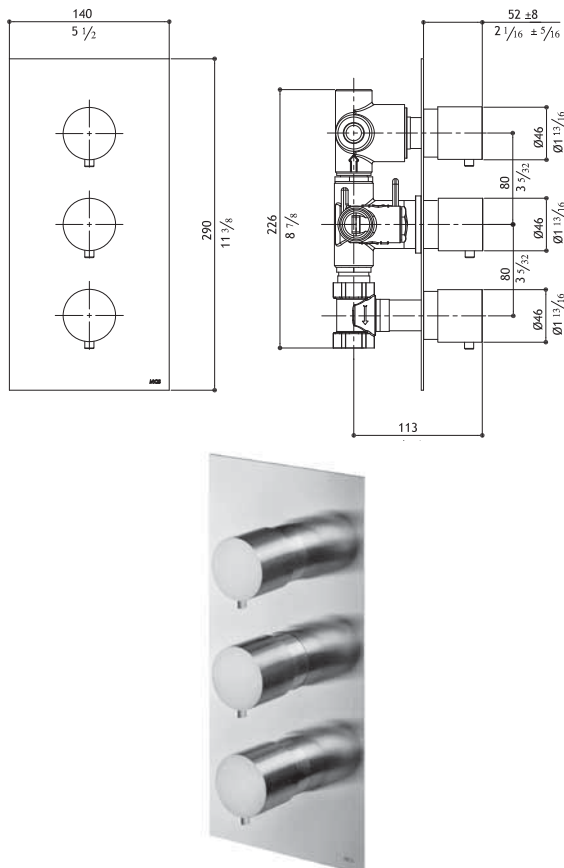

Built-in thermostatic shower mixer - 3 knobs: temperature, volume, 2 way volume controls

Thermostat-Mischer, 1 Absperrventil, Zweiweg-Hahn mit stop
Miscelatore termostatico, 1 rubinetto chiusura, rubinetto 2 vie con arresto
Mitigeur thermostatique, 1 robinet d'arrêt, robinet 2 vois avec arrêt

Trim – Aesthetische Ausstattung – Parti estetiche – Set de finition

0442MB238V N	Matte - Gebürstet - Satinato - Mat	488.00
0442MB138V N	Polished - Glänzend - Lucido - Brillant	581.00
0442MB438V N	Black Steel	780.00
0442MB838V N	Titanium - Matte - Gebürstet - Satinato - Mat	780.00
0442MB338V N	Rose gold - Matte - Gebürstet - Satinato - Mat	880.00
0442MBC38V N	Yellow gold - Matte - Gebürstet - Satinato - Mat	880.00

Rough in valve 3/4" – includes stops - Unterputz 3/4"
Partie encastrée 3/4" - Parte incasso 3/4"

SV9INC.222 EU 824.00

Valves extension kit - Verlängerungsstange für Griff
Rallonges raccordement poignées - Prolunghe aste manopole
34mm

SV9KPM.226 34mm 139.00