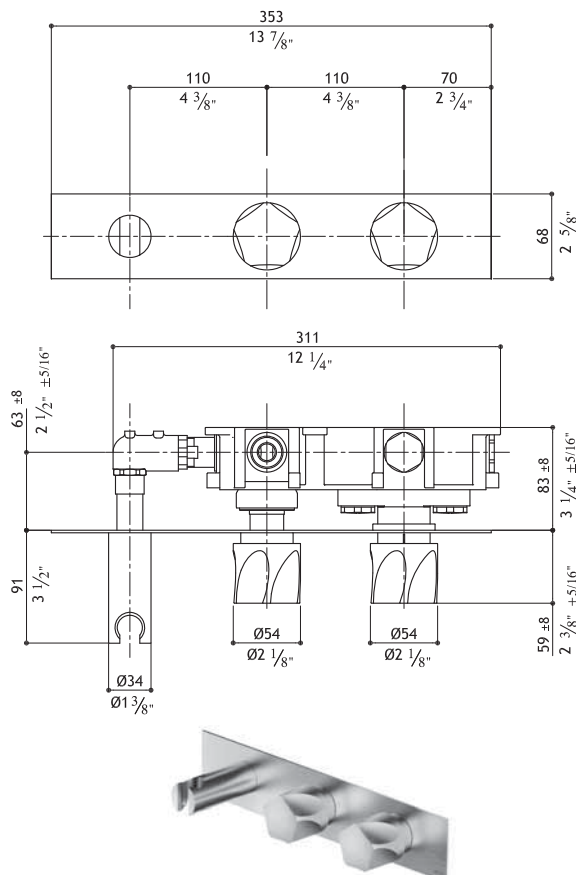

Built-in Thermostatic Shower Mixer - 2 knobs: temperature + 3 way volume control, water outlet with hook

Thermostat-Mischer, Dreiweg-Hahn mit stop, Handbrause-Haken

Miscelatore termostatico, rubinetto 3 vie con arresto - presa d'acqua con gancio

Mitigeur thermostatique, robinet 3 vois avec arrêt et crochet pour douchette

Trim – Aesthetische Ausstattung – Parti estetiche – Set de finition

0456PE238V Matte - Gebürstet - Satinato - Mat 1,090.00

0456PE138V Polished - Glänzend - Lucido - Brillant 1,200.00

0456PE438V Black Steel 1,630.00

0456PE838V Titanium - Matte - Gebürstet - Satinato - Mat 1,630.00

0456PE338V Rose gold - Matte - Gebürstet - Satinato - Mat 1,690.00

0456PEC38V Yellow gold - Matte - Gebürstet - Satinato - Mat 1,690.00

Rough in valve 3/4" – includes stops - Unterputz 3/4"

Partie encastrée 3/4" - Parte incasso 3/4"

SV9INC.312 EU 840.00

Valves extension kit - Verlängerungsstange für Griff

Rallonges raccordement poignées - Prolunghe aste manopole

SV9KPM.318 34mm 212.00