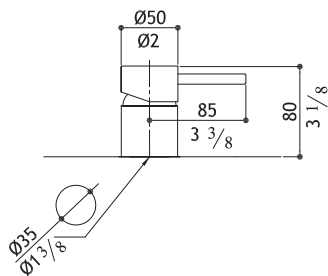

Bathtub mixer - deck mounted

Wannenbatterie – für Wannenrandmontage

Miscelatore bordo vasca

Mélangeur bain – montage sur gorge

0515MB238C	Matte - Gebürstet - Satinato - Mat	450.00
0515MB138C	Polished - Glänzend - Lucido - Brillant	490.00
0515MB438C	Black Steel	890.00
0515MB838C	Titanium - Matte - Gebürstet - Satinato - Mat	890.00
0515MB338C	Rose gold - Matte - Gebürstet - Satinato - Mat	990.00
0515MBC38C	Yellow gold - Matte - Gebürstet - Satinato - Mat	990.00